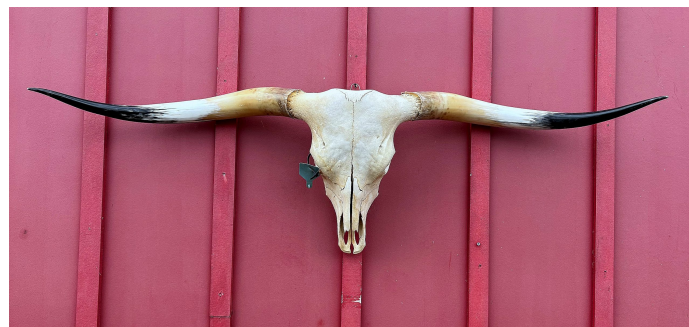

77.25" tip to tip

Custom packing and boxing charge included. Shipping cost will be added to this price.

Weight 25 lbs
Dimensions 30 x 30 x 12 in

[Read More](#)

Price: \$1,370.00

Category: [Skulls](#)

Tag: [Skull](#)