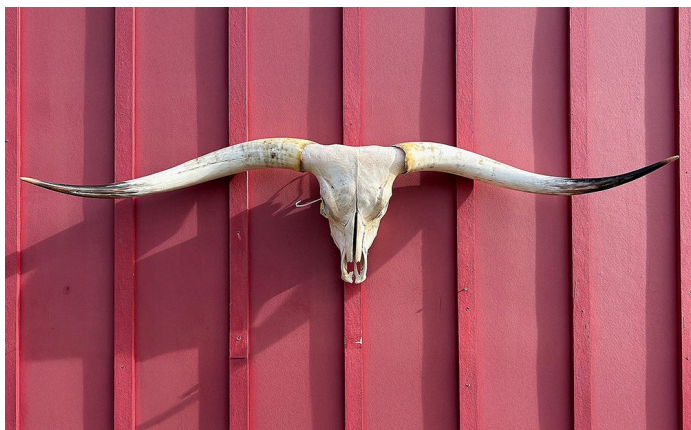

DRIED IRON - TL STEER SKULL #9158

Dried Iron - TL Steer Skull #9158

Dried Iron --- this 2020 steer is by Cut'n Dried out of Iron Queen. His horns are like ivory with chocolate streaks. Comes with post card of sire, photo as a living steer and a photo of his mother.

77.25" tip to tip

Custom packing and boxing charge included. Shipping cost will be added to this price.

Weight 25 lbs
Dimensions 30 x 30 x 12 in

[Read More](#)

Price: $1,370.00

Category: [Skulls](#)

Tag: [Skull](#)