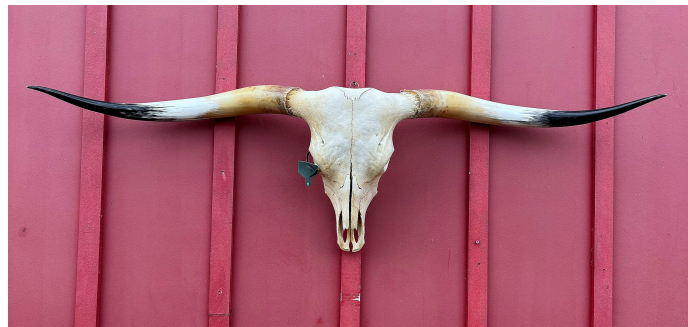

DRIED IRON - TL STEER SKULL #9158

Dried Iron - TL Steer Skull #9158

Dried Iron --- this 2020 steer is by Cut'n Dried out of Iron Queen. His horns are like ivory with chocolate streaks. Comes with post card of sire, photo as a living steer and a photo of his mother.

77.25" tip to tip

Custom packing and boxing charge included. Shipping cost will be added to this price.

Weight 25 lbs
Dimensions 30 x 30 x 12 in

[Read More](#)

Price: \$1,370.00

Category: [Skulls](#)

Tag: [Skull](#)