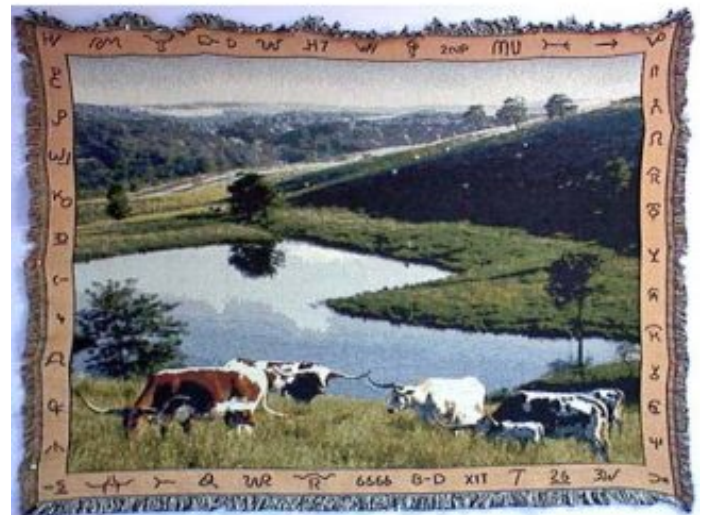

WESTERN DECOR

TEXAS LONGHORN TAPESTRY THROW - 2026

Texas Longhorn Tapestry Throw

The 2026 Texas Longhorn Celebrity Calendar cover has been selected for a 50" x 70" full color cotton, washable throw for national distribution. It can be a colorful wall decor or keep you toasty warm. Purchase this art collectable from Christies New York or the Longhorns Head to Tail store, www.head2tail.com

Weight 2 lbs
Dimensions 12 x 12 x 4 in

[Read More](#)

Price: \$84.00

Category: [Western Decor](#)

TEXAS LONGHORN TAPESTRY THROW - 2012

Texas Longhorn Tapestry Throw - 2012

A beautiful scenic on Dickinson Cattle Co is the nationally distributed Texas Longhorn Tapestry Throw. It is a 50" x 70" full color cotton, washable throw. It can be a colorful wall decor or keep you toasty warm on cold nights. The boarder is framed with famous ranch brands of King Ranch, McCombs, Shores, Mullendore, Butler, YO, John Wayne, 6666, Wichita Refuge, Wrights, Semkin, Wiescamp and Glendenning. Purchase this art collectable from Christies New York or the Longhorns Head to Tail store, www.head2tail.com