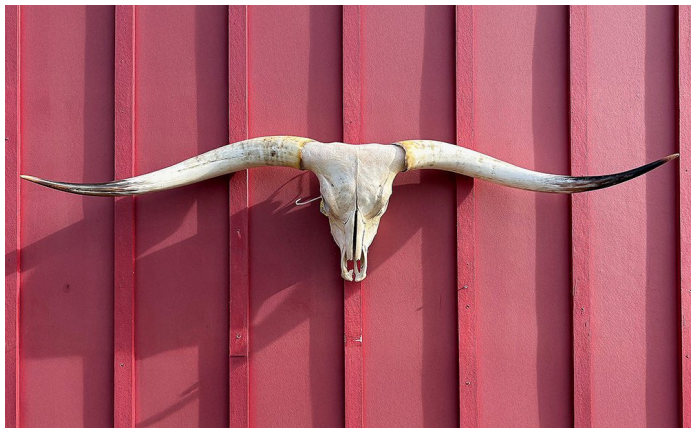

DRIED IRON - TL STEER SKULL #9158

Dried Iron - TL Steer Skull #9158

Dried Iron --- this 2020 steer is by Cut'n Dried out of Iron Queen. His horns are like ivory with chocolate streaks. Comes with post card of sire, photo as a living steer and a photo of his mother.

77.25" tip to tip

Custom packing and boxing charge included. Shipping cost will be added to this price.

Weight 25 lbs
Dimensions 30 x 30 x 12 in

[Read More](#)

Price: $1,370.00

Category: [Skulls](#)

Tag: [Skull](#)