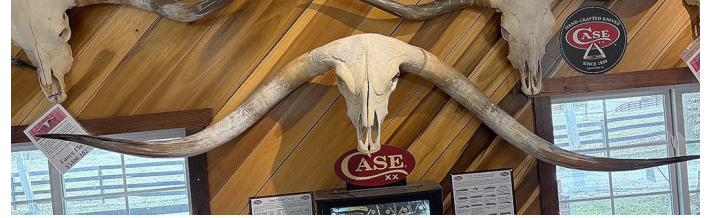

70.25" Tip to tip

Custom packing and boxing charge included. Shipping cost will be added to this price.

Weight 24 lbs
Dimensions 30 x 30 x 12 in

[Read More](#)

Price: \$730.00

Category: [Skulls](#)

Tag: [Skull](#)

JESSIE LINE - TL STEER SKULL #9161

Jessie Line - TL Steer Skull #9161

Slight Of Hand --- This is a near perfect symmetrical western polish skull with the 26 step DCC process. No beetles in the process. The skulls available over 100" can be counted on your fingers. Very rare. Comes with photo at age 2 and maturity. This skull is a masterpiece.