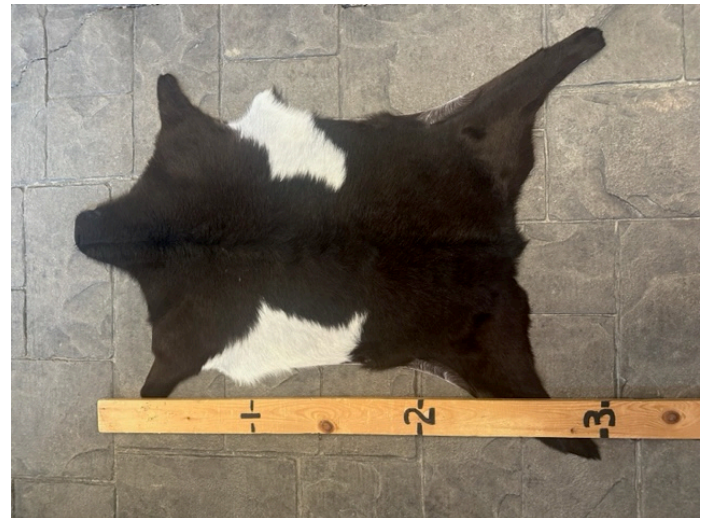

# HIDE-GOAT

## GOAT HIDE GH- #12

Goat Hide GH- #12

Goat Hide GH- #12

Black hide with white spots

## GOAT HIDE GH- #11

Goat Hide GH- #11

Goat Hide GH- #11

Black hide with 2 white spots

**Weight** 2 lbs

[Read More](#)

**Price:** \$50.00

**Category:** [Hide-Goat](#)

## GOAT HIDE GH- #10

Goat Hide GH- #10

Goat Hide GH- #10

White, tan, and black goat hide

**Weight** 2 lbs

[Read More](#)

**Price:** \$50.00

**Category:** [Hide-Goat](#)