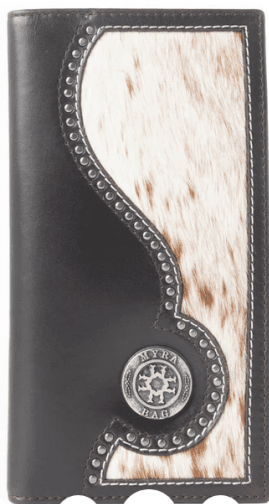

[Read More](#)

Price: \$350.00

Category: [Hide Rug - Cattle](#)

COWHIDE RUG #01-20240119

Cowhide Rug #01-20240119

Cattle Hide. Measures more than 6 feet in length.
For Size - Notice measuring stick in photo.

100% house trained.

Material: 100% Authentic Cowhide

Weight 10 lbs

[Read More](#)

Price: \$375.00

Category: [Hide Rug - Cattle](#)

**COWHIDE HAIR-ON WALLET
HW-12895**

**CONCEALED CARRY HIDE PURSE
CC-5190**

Product Details

RUGGED CHARM MEETS TIMELESS STYLE WITH MYRA MENS WESTERN WALLET

Add a rugged yet refined flair to your everyday carry with the Myra Lonehorn Hairon Leather Wallet in Charcoal Fade. This

Product Details

This hand-Concealed bag is designed to meet your convenience. Its compact built holds enough space to accomodate all your essentials. The cowhide flap provides security along with zippered closure.

- LEATHER & HAIRON