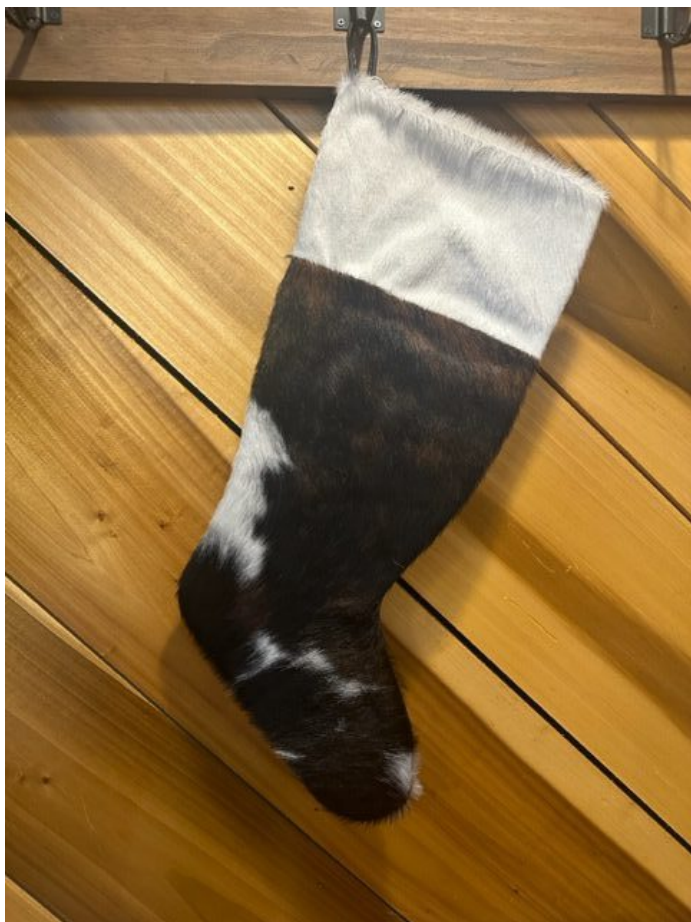

Leather Hide Stocking

Measures 8 inches across top and 19 inches from top to toe.

Weight 2 lbs

[Read More](#)

Price: \$40.00

Category: [Hide Stockings](#)

LEATHER HIDE STOCKING HS- #S-4469

Leather Hide Stocking HS-#S-4469

Measures 8 inches across top and 19 inches from top to toe.

Leather Hide Stocking

Measures 8 inches across top and 19 inches from top to toe.

Weight 2 lbs

[Read More](#)

Price: \$40.00

Category: [Hide Stockings](#)

LEATHER HIDE STOCKING HS-#06

Leather Hide Stocking HS-#06

Measures 8 inches across top and 19 inches from top to toe.

Leather Hide Stocking

Measures 8 inches across top and 19 inches from top to toe.

Weight 2 lbs