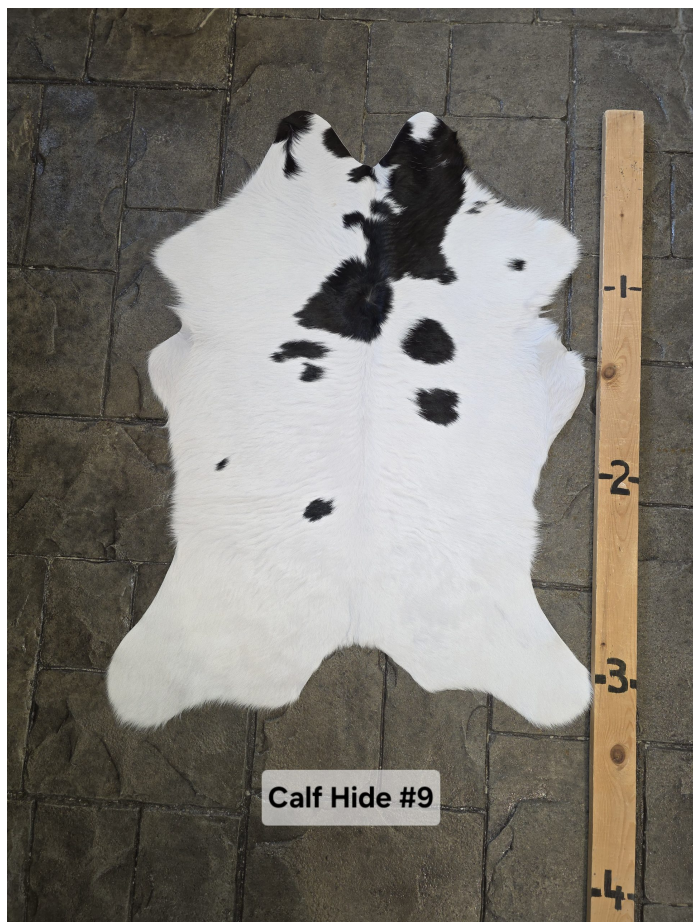

CALF HIDE RUG CHD-#9 BLACK AND WHITE

Beautiful Black and White Calf Hide.

For Size - Notice measuring stick in photo.
100% house trained.

Material: 100% Authentic Calf hide

UPS Ship

Weight 2 lbs
Dimensions 13.75 x 12 x 3.5 in

[Read More](#)

Price: $70.00

Category: [Hide - Calf](#)

CALF HIDE RUG CHD-#7 BLACK AND WHITE

Beautiful Black and White Calf Hide.

For Size - Notice measuring stick in photo.
100% house trained.

Material: 100% Authentic Calf hide

UPS Ship

Weight 2 lbs
Dimensions 13.75 x 12 x 3.5 in

[Read More](#)

Price: $70.00

Category: [Hide - Calf](#)