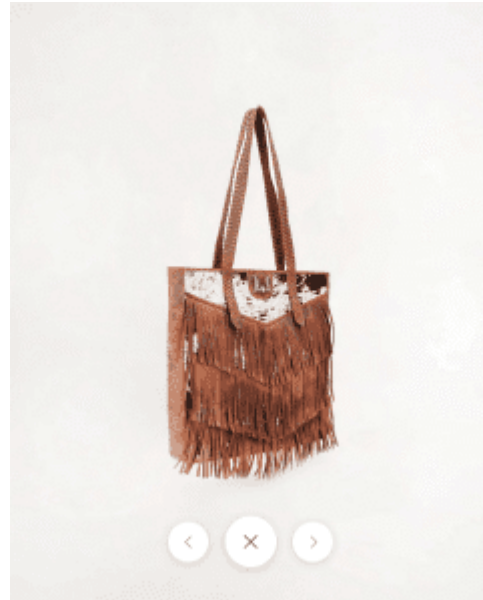

Note:- Cowhide upper is natural and will wear under normal conditions. Each product will vary slightly as each piece of hide will have a unique pattern.

Weight 3 lbs

[Read More](#)

Price: \$64.00

Category: [Hide Purses](#)

- **Handle: 13**

NOTE:- Cowhide upper is natural and will wear under normal conditions. Each product will vary slightly as each piece of hide will have a unique pattern.

Product

Details

The Hide and Fringe Large Cowhide Purse in Calfskin is a luxurious accessory meticulously crafted from premium calfskin leather, offering a supple, lightweight feel that drapes beautifully. Inspired by the rugged elegance of the American West, this purse features a striking combination of genuine cowhide and calfskin, adorned with intricate fringe detailing that adds a touch of movement and texture.