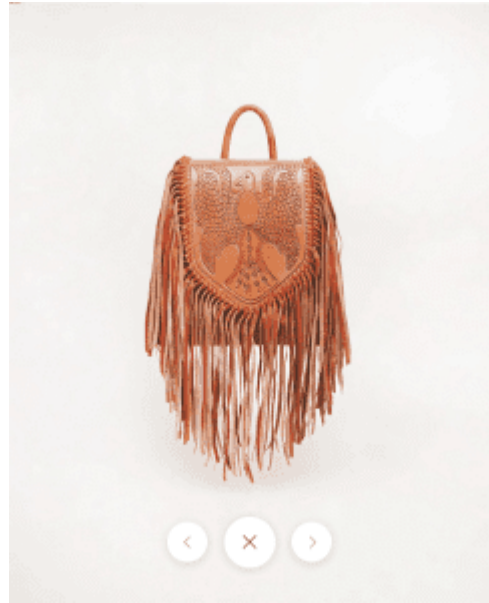

The Suave Medium Bag is a chic shoulder bag

crafted from a combination of luxurious hair-on leather and soft calfskin. The striking fringes add movement and texture, while the antique gold logo and hardware bring a sophisticated, vintage touch. With its stylish design and premium materials, this bag is perfect for everyday wear, offering both functionality and elegance. Its rich texture and timeless hardware make it a versatile accessory that complements any outfit.

Weight 3 lbs
Dimensions 9 x 4 x 6 in

[Read More](#)

Price: \$105.00

Category: [Hide Purses](#)

Weight 3 lbs

[Read More](#)

Price: \$158.00

Category: [Hide Purses](#)