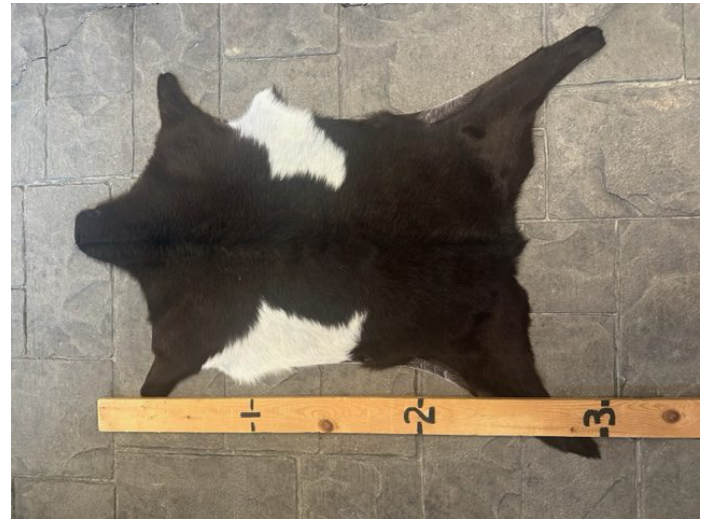

GOAT HIDE GH- #11

Goat Hide GH- #11

Goat Hide GH- #11

Black hide with 2 white spots