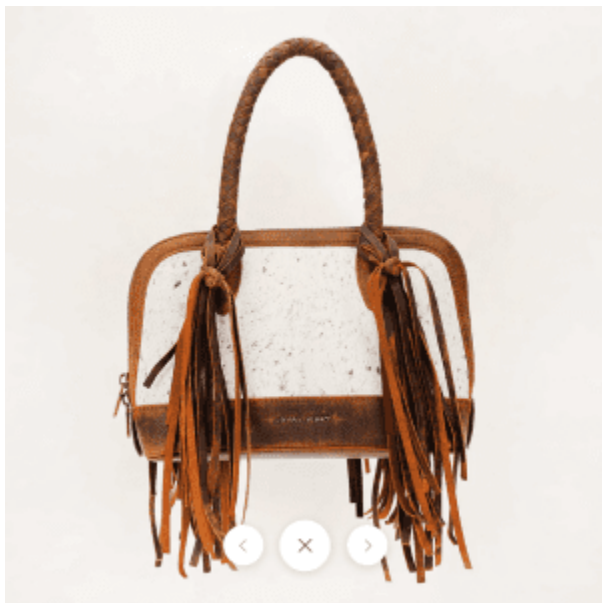

Dimensions (in inches)

- **Width: 13**
- **Depth: 2.5**
- **Height: 13**

NOTE:- Cowhide upper is natural and will wear under normal conditions. Each product will vary slightly as each piece of hide will have a unique pattern.

The Suave Medium Bag is a chic shoulder bag