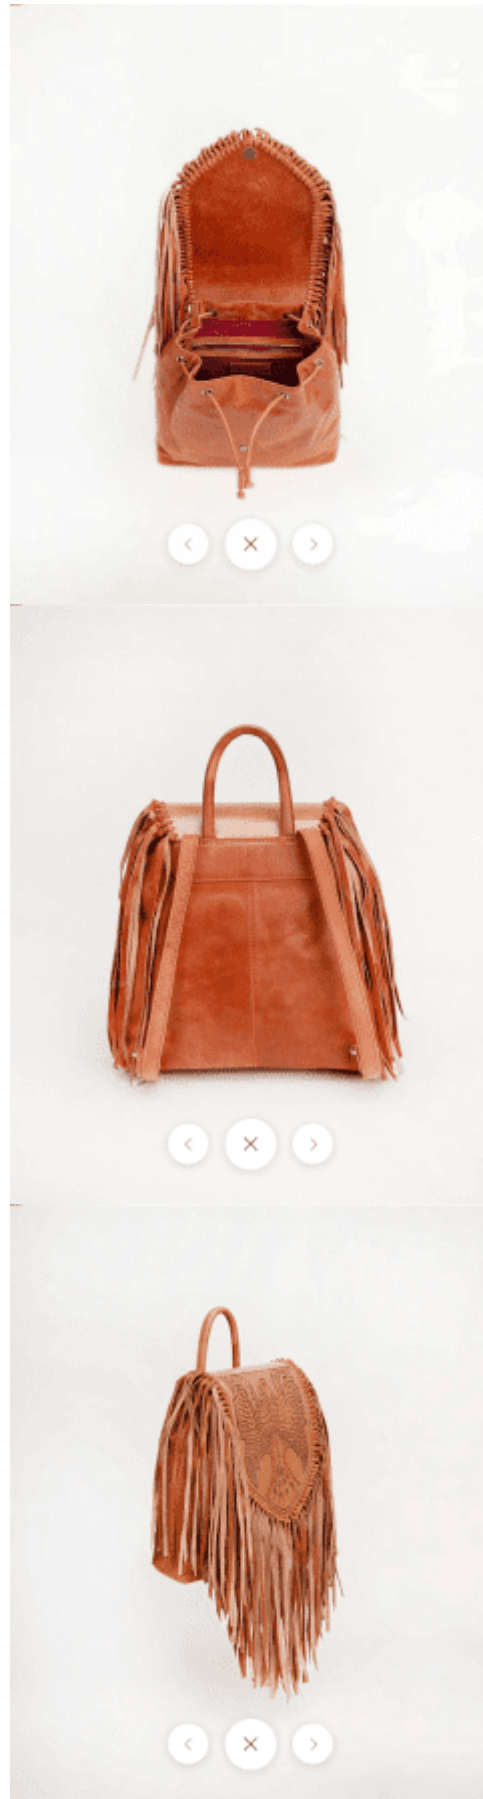

Weight 3 lbs
Dimensions 9 x 4 x 6 in

[Read More](#)

Price: \$105.00

Category: [Hide Purses](#)

Weight 3 lbs

[Read More](#)

Price: \$158.00

Category: [Hide Purses](#)