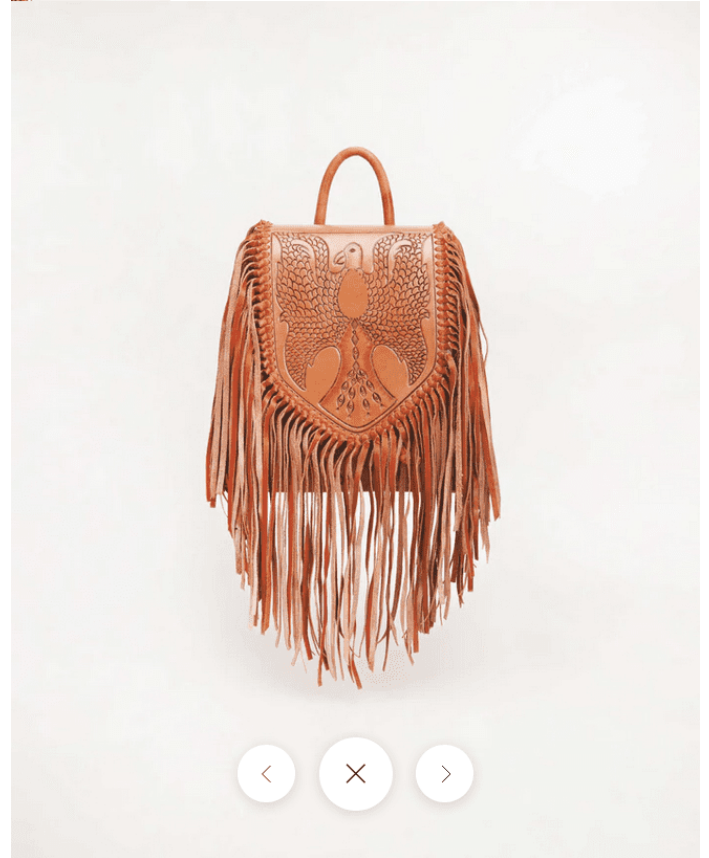

**FUN WITH FRINGE, HIDE LEATHER
PURSE LP-LW-SS25-061-BP**

Product Details

The Taysha Medium Backpack is a sleek and stylish crossbody bag made from soft, luxurious calfskin. The smooth texture of the calfskin offers a refined look, while the compact design ensures practicality and ease of wear.

With premium hardware and a versatile silhouette, this bag is perfect for those who want a functional yet chic accessory. Whether used for everyday essentials or as a stylish statement piece, the Taysha Medium Backpack adds a touch of elegance to any outfit.