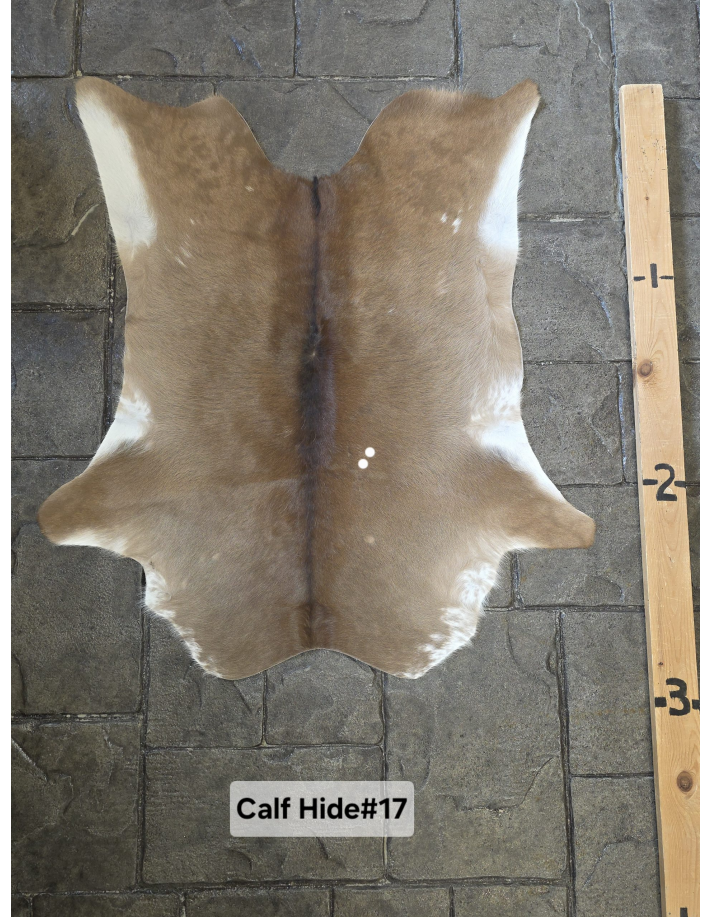

CALF HIDE RUG CHD-#18 BROWN AND WHITE

This calf hide is beautiful! Black and white speckled

For Size - Notice measuring stick in photo.
100% house trained.

Material: 100% Authentic Calfhide

UPS Ship

Weight 2 lbs
Dimensions 13.75 x 12 x 3.5 in

[Read More](#)

Price: $70.00

Category: [Hide - Calf](#)

CALF HIDE RUG CHD-#17 BROWN AND WHITE

Beautiful Brown and White Calf Hide.

For Size - Notice measuring stick in photo.
100% house trained.

Material: 100% Authentic Calf hide

UPS Ship

Weight 2 lbs
Dimensions 13.75 x 12 x 3.5 in

[Read More](#)

Price: $70.00

Category: [Hide - Calf](#)