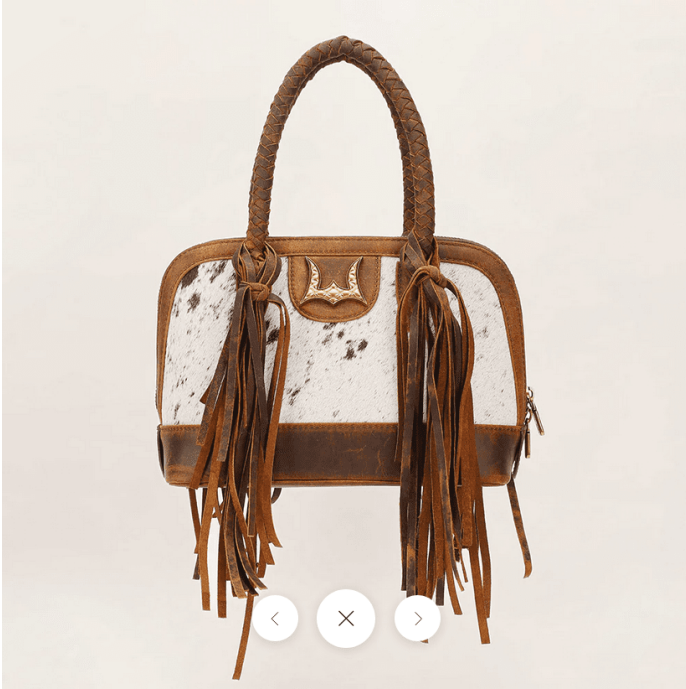

GOAT HIDE GH- #04

Goat Hide GH- #04

Goat Hide GH- #04

Tan hide with brown and black accents

Weight 2 lbs

[Read More](#)

Price: \$50.00

Category: [Hide-Goat](#)

GOAT HIDE GH- #01

Goat Hide GH- #01

Goat Hide GH- #01

Brown goat hide with black line back.

Weight 2 lbs

[Read More](#)

Price: \$50.00

Category: [Hide-Goat](#)

**FUN WITH FRINGE, LOYAL WEST
COWHIDE/CALFSKIN PURSE HP-
SS25-026-SB**

**FUN WITH FRINGE, HIDE LEATHER
PURSE LP-LW-SS25-061-BP**

Product Details

The Taysha Medium Backpack is a sleek and stylish crossbody bag made from soft, luxurious calfskin. The smooth texture of the calfskin offers a refined look, while the compact design ensures practicality and ease of wear.

With premium hardware and a versatile silhouette, this bag is perfect for those who want a functional yet chic accessory. Whether used for everyday essentials or as a stylish statement piece, the Taysha Medium Backpack adds a touch of elegance to any outfit.