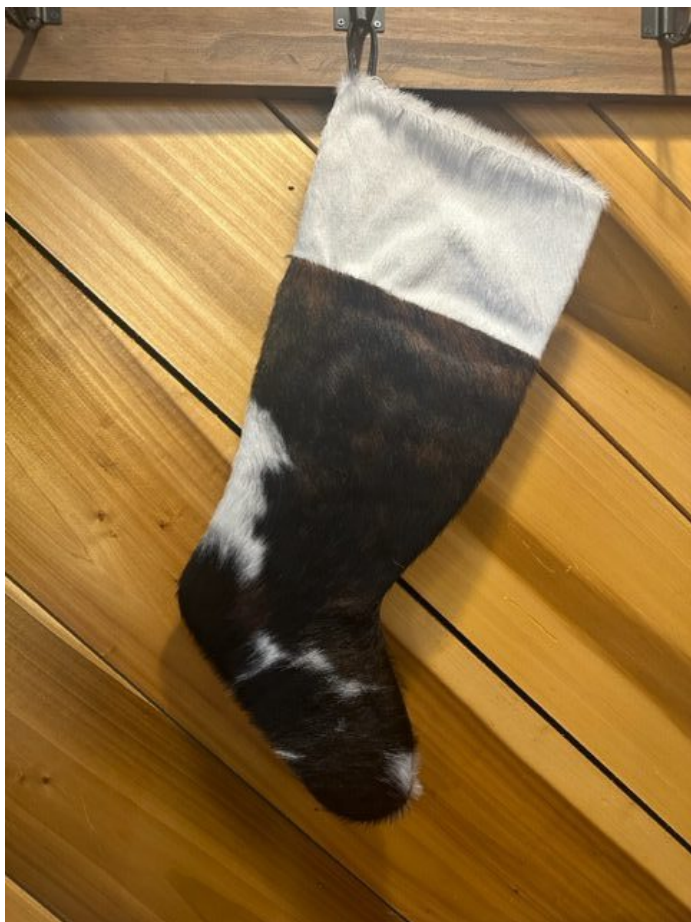

LEATHER HIDE STOCKING HS-#06

Leather Hide Stocking HS-#06

Measures 8 inches across top and 19 inches from top to toe.

Leather Hide Stocking

Measures 8 inches across top and 19 inches from top to toe.

Weight 2 lbs

[Read More](#)

Price: $40.00

Category: [Hide Stockings](#)

LEATHER HIDE STOCKING HS-#01

Leather Hide Stocking HS-#01

Leather Hide Stocking

Measures 8 inches across top and 19 inches from top to toe.

Weight 2 lbs

[Read More](#)

Price: $40.00

Category: [Hide Stockings](#)