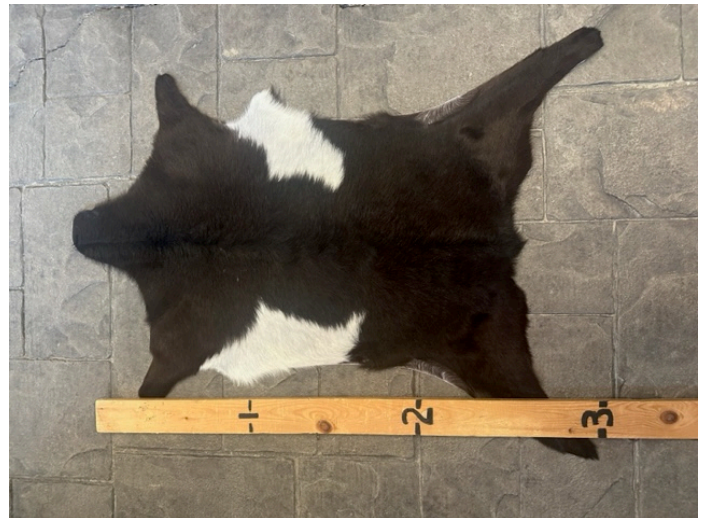

## HIDE-GOAT

### GOAT HIDE GH- #12

Goat Hide GH- #12

Goat Hide GH- #12

Black hide with white spots

### GOAT HIDE GH- #11

Goat Hide GH- #11

Goat Hide GH- #11

Black hide with 2 white spots

**Weight** 2 lbs

[Read More](#)

**Price:** \$50.00

**Category:** [Hide-Goat](#)

## GOAT HIDE GH- #10

Goat Hide GH- #10

Goat Hide GH- #10

White, tan, and black goat hide

**Weight** 2 lbs

[Read More](#)

**Price:** \$50.00

**Category:** [Hide-Goat](#)