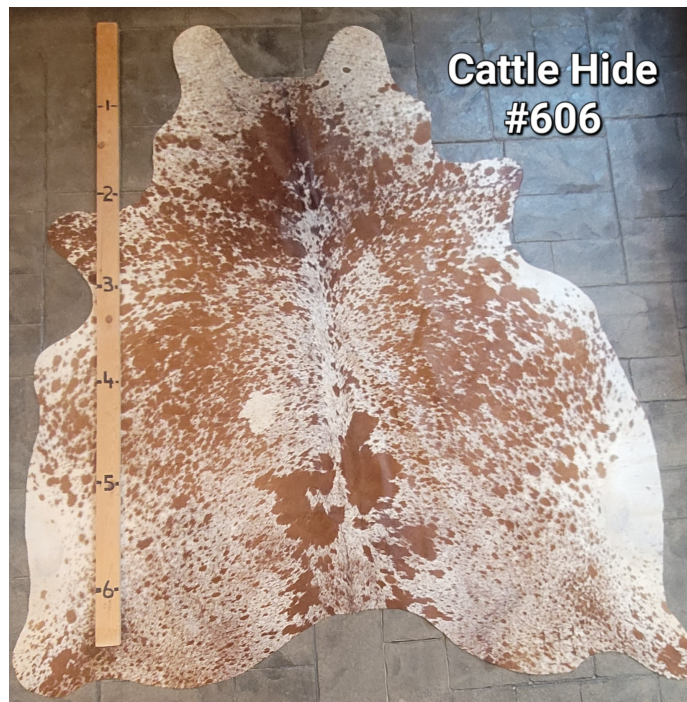

## GOLDEN DUNN HIDE HD-294

Golden Dunn Hide HD-294

Texas Longhorn Hide. Measures over 6 feet in length.

For Size - Notice measuring stick in photo.

*100% house trained.*

**Material: 100% Authentic Cowhide**

## COWHIDE TREE SKIRT #2- TS20240215 (COPY)

Cowhide Tree Skirt #2-TS20240215

Cowhide Tree Skirt #2-TS20240215

Dark brown and tan patchwork cowhide tree skirt

42.5" Diameter

**Material: 100% Authentic Cowhide**

**Weight** 4 lbs

**Dimensions** 42 x 42 in

[Read More](#)

**Price:** \$150.00

**Categories:** [Hide Rug - Cattle](#), [Hide Tree Skirts](#), [Hides-Round/Patchwork](#)

## COWHIDE RUG #606

Cowhide Rug #26-20240119

Cattle Hide. Measures more than 6 feet in length.

For Size - Notice measuring stick in photo.

*100% house trained.*

**Material: 100% Authentic Cowhide**

**Weight** 12 lbs