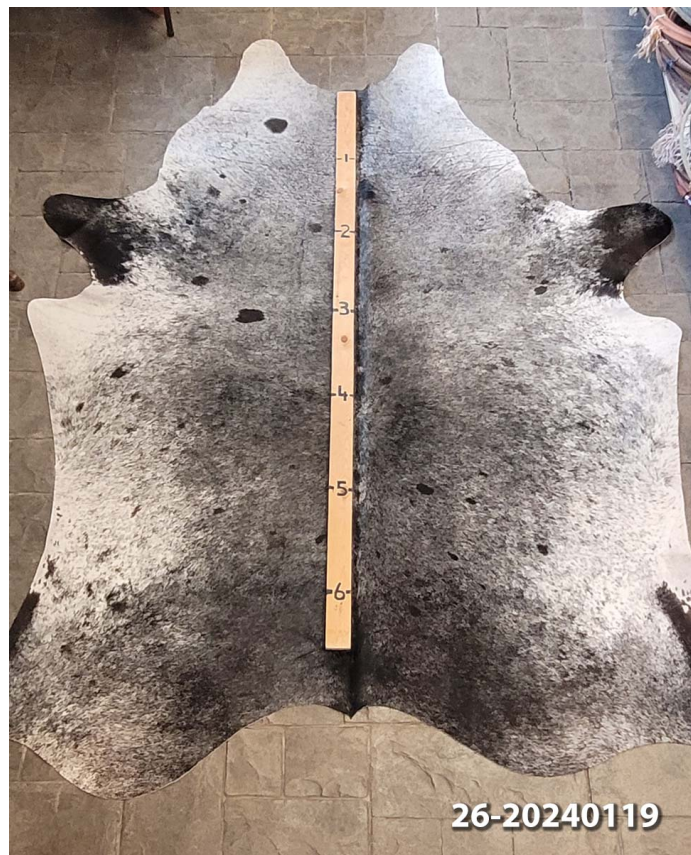

**Dimensions** 17 x 13 x 6 in

[Read More](#)

**Price:** \$390.00

**Category:** [Hide Rug - Cattle](#)

## COWHIDE RUG #601

Cowhide Rug #26-20240119

Cattle Hide. Measures more than 6 feet in length.

For Size - Notice measuring stick in photo.

*100% house trained.*

**Material: 100% Authentic Cowhide**

**Weight** 12 lbs

**Dimensions** 17 x 13 x 6 in

[Read More](#)

**Price:** \$360.00

**Category:** [Hide Rug - Cattle](#)

## COWHIDE RUG #26-20240119

Cowhide Rug #26-20240119

Cattle Hide. Measures more than 6 feet in length.

For Size - Notice measuring stick in photo.

*100% house trained.*

**Material: 100% Authentic Cowhide**