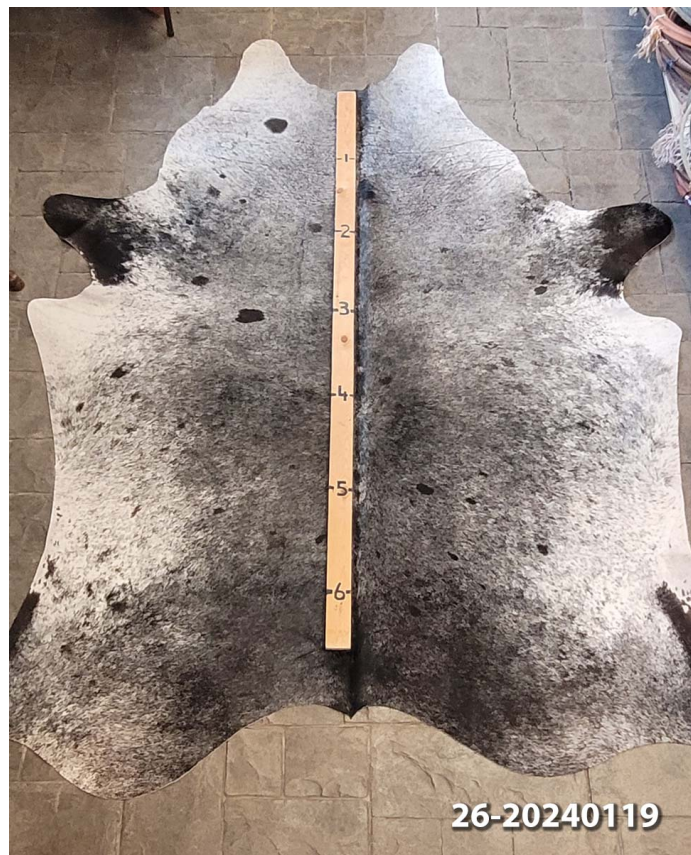

Category: [Hide Rug - Cattle](#)

COWHIDE RUG #602

Cowhide Rug #26-20240119

Cattle Hide. Measures more than 6 feet in length.

For Size - Notice measuring stick in photo.

100% house trained.

Material: 100% Authentic Cowhide

Weight 12 lbs

Dimensions 17 x 13 x 6 in

[Read More](#)

Price: \$390.00

Category: [Hide Rug - Cattle](#)

COWHIDE RUG #601

Cowhide Rug #26-20240119

Cattle Hide. Measures more than 6 feet in length.

For Size - Notice measuring stick in photo.

100% house trained.

Material: 100% Authentic Cowhide

Weight 12 lbs

Dimensions 17 x 13 x 6 in

[Read More](#)

Price: \$360.00

Category: [Hide Rug - Cattle](#)

COWHIDE RUG #26-20240119

Cowhide Rug #26-20240119

Cattle Hide. Measures more than 6 feet in length.

For Size - Notice measuring stick in photo.

100% house trained.

Material: 100% Authentic Cowhide

Weight 12 lbs