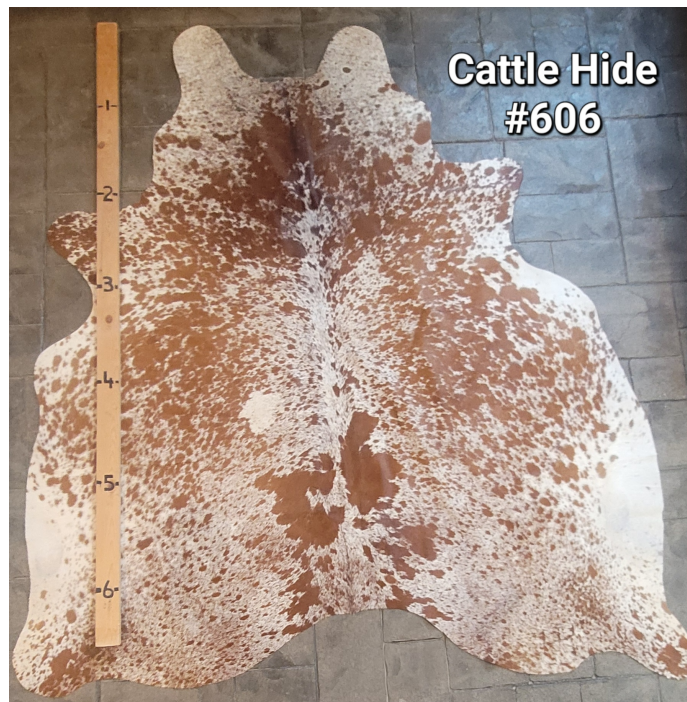

HIDE RUG - CATTLE

RED SPECKLED HIDE HD-291

Red Speckled Hide HD-291

Texas Longhorn Hide. Measures over 6 feet in length.

For Size - Notice measuring stick in photo.

100% house trained.

Material: 100% Authentic Cowhide

Cowhide Tree Skirt #2-TS20240215

Dark brown and tan patchwork cowhide tree skirt

42.5" Diameter

Material: 100% Authentic Cowhide

Weight 4 lbs

Dimensions 42 x 42 in

[Read More](#)

Price: \$150.00

Categories: [Hide Rug - Cattle](#), [Hide Tree Skirts](#), [Hides-Round/Patchwork](#)

COWHIDE RUG #606

Cowhide Rug #26-20240119

Cattle Hide. Measures more than 6 feet in length.

For Size - Notice measuring stick in photo.

Cowhide Rug #26-20240119

Cattle Hide. Measures more than 6 feet in length.
For Size - Notice measuring stick in photo.

100% house trained.

Material: 100% Authentic Cowhide

Weight 12 lbs
Dimensions 17 x 13 x 6 in