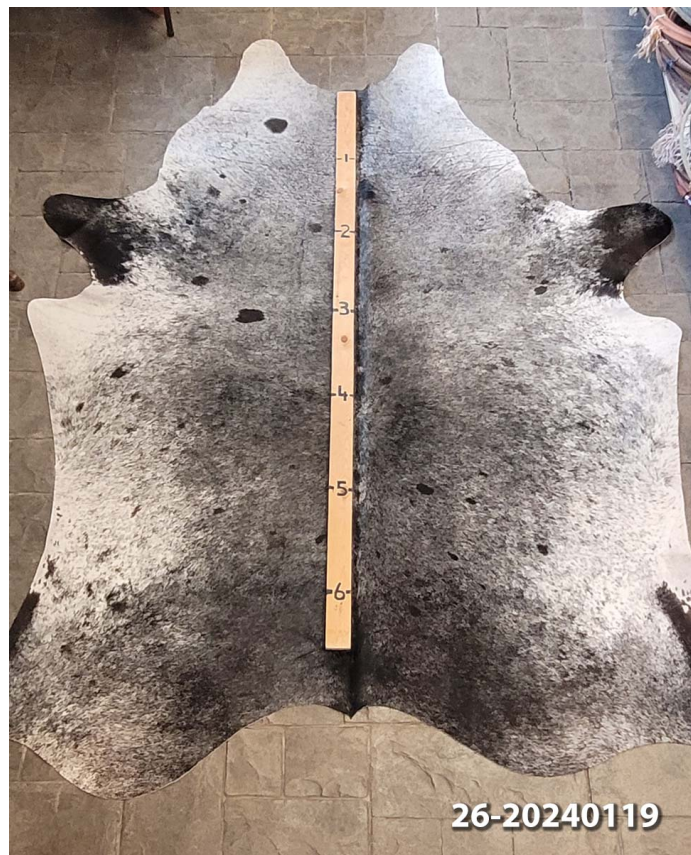

COWHIDE RUG #602

Cowhide Rug #26-20240119

Cattle Hide. Measures more than 6 feet in length.

For Size - Notice measuring stick in photo.

100% house trained.

Material: 100% Authentic Cowhide

Weight 12 lbs

Dimensions 17 x 13 x 6 in

Material: 100% Authentic Cowhide

Weight 12 lbs

Dimensions 17 x 13 x 6 in

[Read More](#)

Price: \$360.00

Category: [Hide Rug - Cattle](#)

COWHIDE RUG #26-20240119

Cowhide Rug #26-20240119

Cattle Hide. Measures more than 6 feet in length.

For Size - Notice measuring stick in photo.

100% house trained.

Material: 100% Authentic Cowhide

Weight 12 lbs

Dimensions 17 x 13 x 6 in

[Read More](#)

Price: \$410.00

Category: [Hide Rug - Cattle](#)

COWHIDE RUG #25-20240119

Cowhide Rug #25-20240119

Cattle Hide. Measures more than 6 feet in length.

For Size - Notice measuring stick in photo.

100% house trained.

Material: 100% Authentic Cowhide