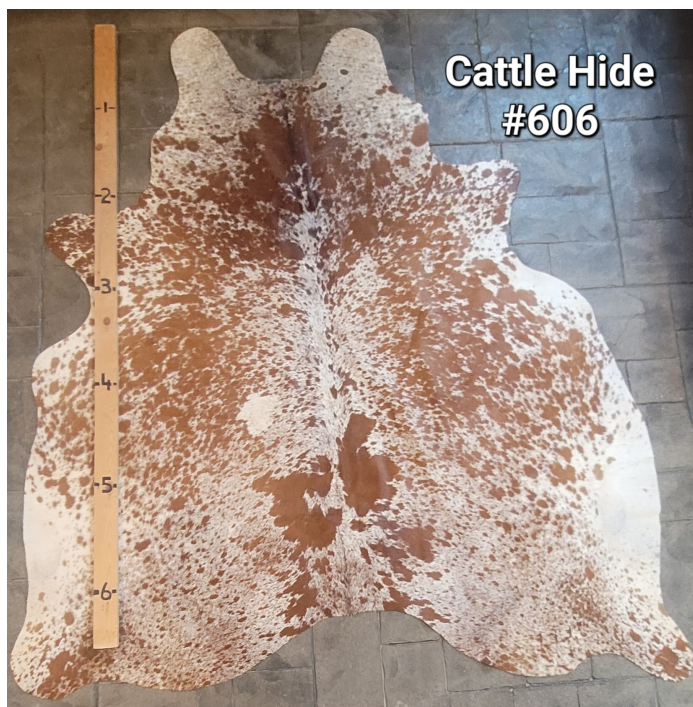

GOLDEN DUNN HIDE HD-294

Golden Dunn Hide HD-294

Texas Longhorn Hide. Measures over 6 feet in length.

For Size - Notice measuring stick in photo.

100% house trained.

Material: 100% Authentic Cowhide

Weight 5 lbs

[Read More](#)

Price: \$300.00

Category: [Hide Rug - Cattle](#)

COWHIDE TREE SKIRT #2-TS20240215 (COPY)

Cowhide Tree Skirt #2-TS20240215

Cowhide Tree Skirt #2-TS20240215

Dark brown and tan patchwork cowhide tree skirt

42.5" Diameter

Material: 100% Authentic Cowhide

Weight 4 lbs

Dimensions 42 x 42 in

[Read More](#)

Price: \$150.00

Categories: [Hide Rug - Cattle](#), [Hide Tree Skirts](#), [Hides-Round/Patchwork](#)

COWHIDE RUG #606

Cowhide Rug #26-20240119

Cattle Hide. Measures more than 6 feet in length.
For Size - Notice measuring stick in photo.

100% house trained.

Material: 100% Authentic Cowhide

Weight 12 lbs

Dimensions 17 x 13 x 6 in