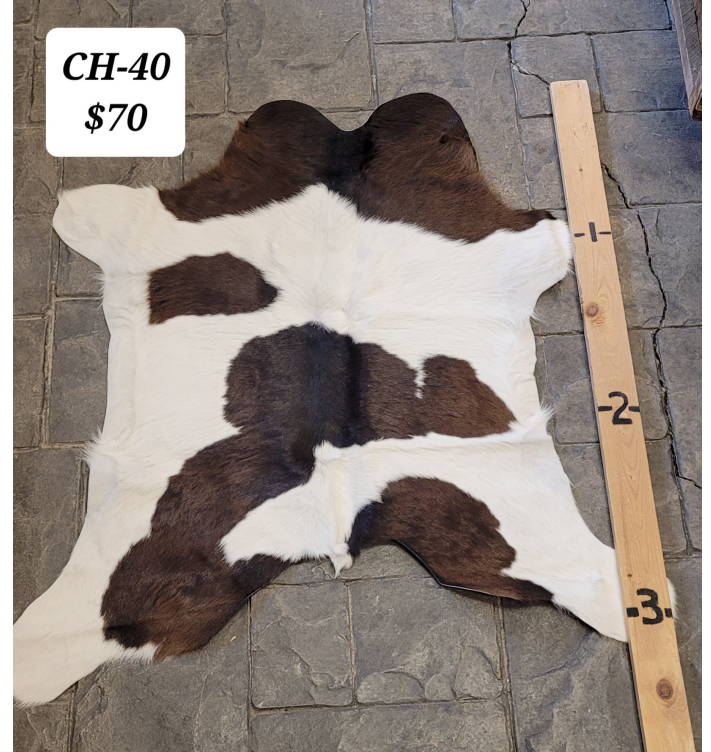

CALF HIDE - CH-40

CH-40

CH-40

Calf Hide. Approximately 3 Ft long.

Weight 4 lbs

Dimensions 17 x 13 x 5 in

[Read More](#)

Price: $70.00

Categories: [Hide-Calf](#), [Western Decor](#)