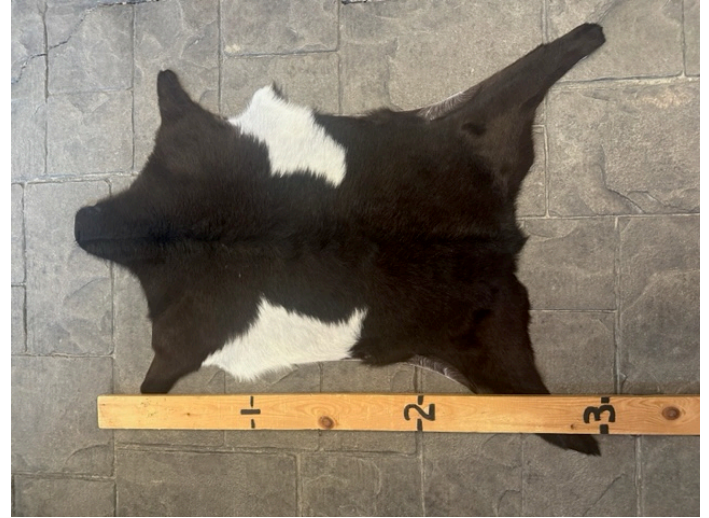

## GOLDEN DUNN HIDE HD-294

Golden Dunn Hide HD-294

Texas Longhorn Hide. Measures over 6 feet in length.

For Size - Notice measuring stick in photo.

*100% house trained.*

**Material: 100% Authentic Cowhide**

**Weight** 5 lbs

[Read More](#)

**Price:** \$300.00

**Category:** [Hide Rug - Cattle](#)

## GOAT HIDE GH- #12

Goat Hide GH- #12

Goat Hide GH- #12

Black hide with white spots

**Weight** 2 lbs

[Read More](#)

**Price:** \$50.00

**Category:** [Hide-Goat](#)

## GOAT HIDE GH- #11

Goat Hide GH- #11

Goat Hide GH- #11

Black hide with 2 white spots

**Weight** 2 lbs

[Read More](#)

**Price:** \$50.00

**Category:** [Hide-Goat](#)