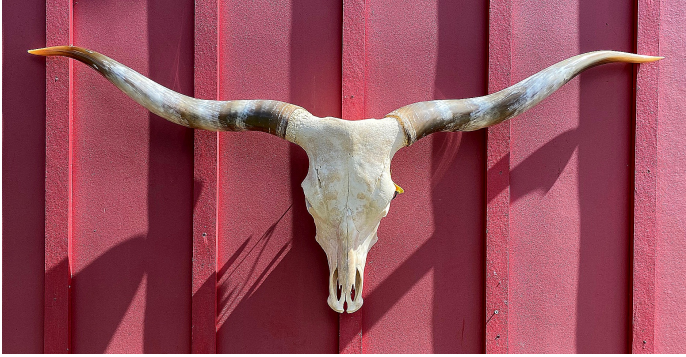

**80.25" tip to tip**

***Custom packing and boxing charge included.***

**Weight** 36 lbs  
**Dimensions** 30 x 30 x 15 in

[Read More](#)

**Price:** \$1,140.00

**Category:** [Skulls](#)

**Tag:** [Skull](#)

## RUN SO FAR - TL COW SKULL #7727

Run So Far - TL Cow Skull #7727

**Run So Far** --- was raised at Dickinson Cattle Co. Comes with photo as a calf and at maturity. Registration certificate included. This is the famous 26 step western polish process. There is unique variations of bone colors. Look at the soft smooth horn coloration. Very nice.