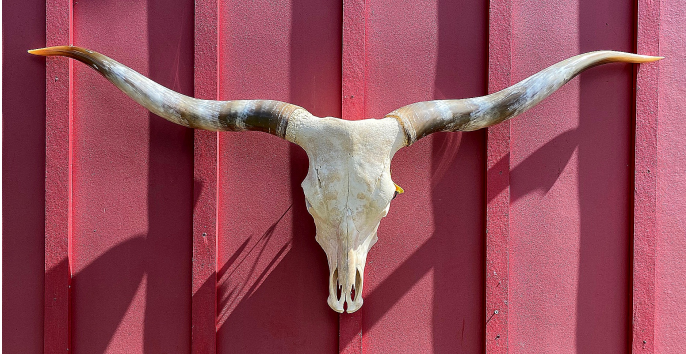

**80.25" tip to tip**

**Custom packing and boxing charge included.**

**Weight** 36 lbs  
**Dimensions** 30 x 30 x 15 in

[Read More](#)

**Price:** \$1,140.00

**Category:** [Skulls](#)

**Tag:** [Skull](#)

## RUN SO FAR - TL COW SKULL #7727

Run So Far - TL Cow Skull #7727

**Run So Far** --- was raised at Dickinson Cattle Co. Comes with photo as a calf and at maturity. Registration certificate included. This is the famous 26 step western polish process. There is unique variations of bone colors. Look at the soft smooth horn coloration. Very nice.