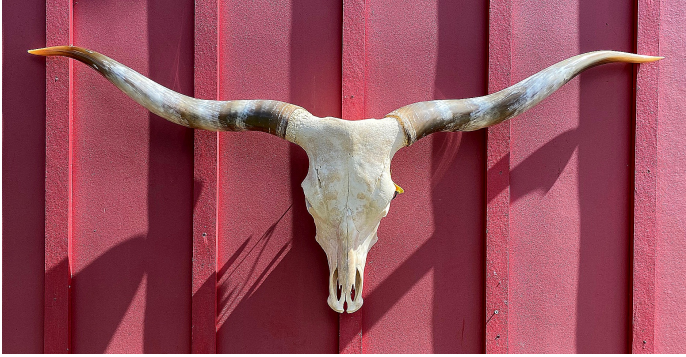

**80.25" tip to tip**

***Custom packing and boxing charge included.***

**Weight** 36 lbs  
**Dimensions** 30 x 30 x 15 in

[Read More](#)

**Price:** \$1,140.00

**Category:** [Skulls](#)

**Tag:** [Skull](#)

## **RUN SO FAR - TL COW SKULL #7727**

Run So Far - TL Cow Skull #7727

**Run So Far** --- was raised at Dickinson Cattle Co. Comes with photo as a calf and at maturity. Registration certificate included. This is the famous 26 step western polish process. There is unique variations of bone colors. Look at the soft smooth horn coloration. Very nice.