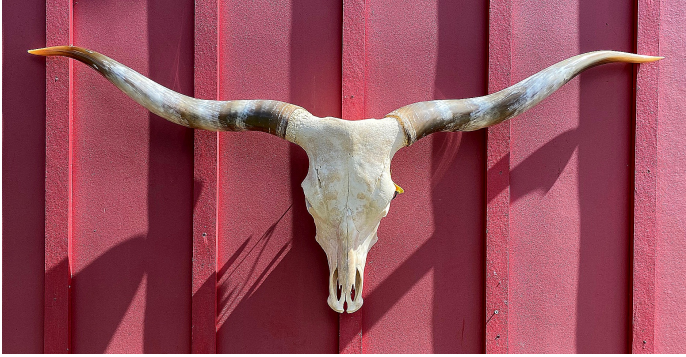

**80.25" tip to tip**

**Custom packing and boxing charge included.**

**Weight** 36 lbs  
**Dimensions** 30 x 30 x 15 in

[Read More](#)

**Price:** \$1,140.00

**Category:** [Skulls](#)

**Tag:** [Skull](#)

## **RUN SO FAR - TL COW SKULL #7727**

Run So Far - TL Cow Skull #7727

**Run So Far** --- was raised at Dickinson Cattle Co. Comes with photo as a calf and at maturity. Registration certificate included. This is the famous 26 step western polish process. There is unique variations of bone colors. Look at the soft smooth horn coloration. Very nice.