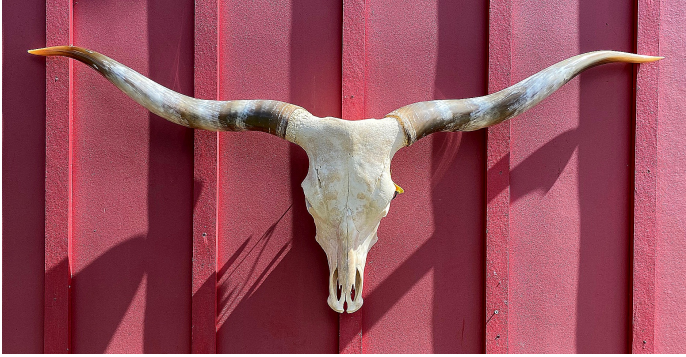

80.25" tip to tip

Custom packing and boxing charge included.

Weight 36 lbs
Dimensions 30 x 30 x 15 in

[Read More](#)

Price: \$1,140.00

Category: [Skulls](#)

Tag: [Skull](#)

RUN SO FAR - TL COW SKULL #7727

Run So Far - TL Cow Skull #7727

Run So Far --- was raised at Dickinson Cattle Co. Comes with photo as a calf and at maturity. Registration certificate included. This is the famous 26 step western polish process. There is unique variations of bone colors. Look at the soft smooth horn coloration. Very nice.