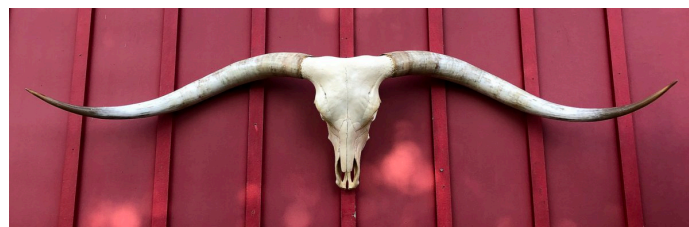

### TUFF RANKLE - TL STEER SKULL #6554

Tuff Rankle - TL Steer Skull #6554

**Tuff Rankle** --- This Cowboy Tuff Chex steer has a very large base. He has a small exit process hole. His disposition was not the tested IQ required for "keepers" at DCC. He won't cause any problem hanging on a wall. A very stunning skull.

**84.75" tip to tip**

**Custom packing and boxing charge included. Shipping cost will be added to this price.**

**Weight** 36 lbs  
**Dimensions** 30 x 30 x 12 in

[Read More](#)

**Price:** \$1,800.00

**Category:** [Skulls](#)

### TRIAL SHOT - TL STEER SKULL #3078

Trial Shot - TL Steer Skull #3078

**\*\* Price does not include shipping. Call for shipping cost details\*\***

**Trial Shot** --- he was one of the few sons of Trial Run and out of a Tempter daughter. He was born at DCC. His horns were ivory colored with more transparency and subtle tones than an elephant's tusk. He was harvested at age 6. That is more horn at age 6 than any steer ever grew on the 1880 trail drives. Includes color photo of Trial Shot at age 5. He is a prize carving skull, will not require feeding, grass or milking.