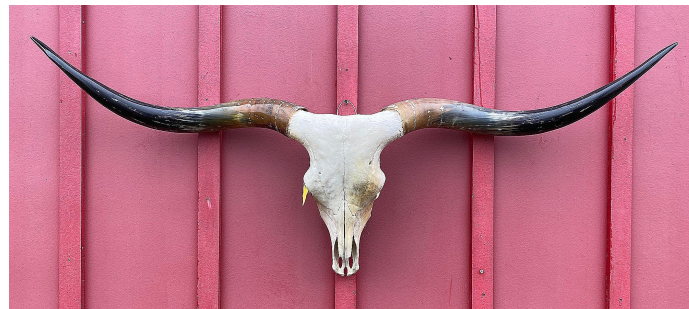

## **SWAMP SLABBER - TL STEER SKULL #7325**

Swamp Slabber - TL Steer Skull #7325

**Swamp Slabber** --- This pretty steer was used for a rodeo promotion parade with a large group of steers. Becoming flabbergasted by the monotonous daily routine he got to jumping out of the herd and running for it. On his last parade he ran into a housing area, tore up some flower beds, a cloths line and dived into a backyard pool with the cover on. We purchased the Swamper and he became hamburger. Just didn't work for him.

**81 1/8" tip to tip**

**Custom packing and boxing charge included.**

**Weight** 36 lbs  
**Dimensions** 36 x 36 x 18 in

[Read More](#)

**Price:** \$1,675.00

**Category:** [Skulls](#)

**Tag:** [Skull](#)

## **SPOKE IN THE SKY - TL COW SKULL #7759**

Spoke In The Sky - TL Cow Skull #7759

**Spoke In The Sky** --- this pretty Spokesman daughter comes with a photo as a baby and at age 4, and the original registration certificate. She has gun metal smoky black horn colors of every shade. 26 step DCC western polish process. No costly feed or vet care ever.