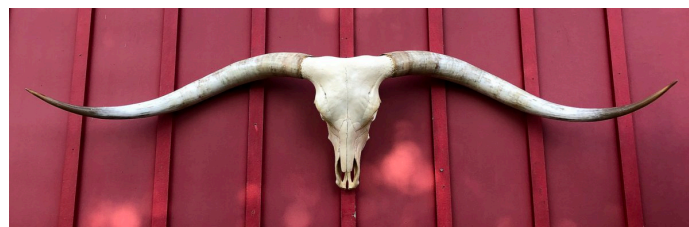

### **TUFF RANKLE - TL STEER SKULL #6554**

Tuff Rankle - TL Steer Skull #6554

**Tuff Rankle** --- This Cowboy Tuff Chex steer has a very large base. He has a small exit process hole. His disposition was not the tested IQ required for "keepers" at DCC. He won't cause any problem hanging on a wall. A very stunning skull.

**84.75" tip to tip**

**Custom packing and boxing charge included. Shipping cost will be added to this price.**

**Weight** 36 lbs  
**Dimensions** 30 x 30 x 12 in

[Read More](#)

**Price:** \$1,800.00

**Category:** [Skulls](#)

### **TRIAL SHOT - TL STEER SKULL #3078**

Trial Shot - TL Steer Skull #3078

**\*\* Price does not include shipping. Call for shipping cost details\*\***

**Trial Shot** --- he was one of the few sons of Trial Run and out of a Tempter daughter. He was born at DCC. His horns were ivory colored with more transparency and subtle tones than an elephant's tusk. He was harvested at age 6. That is more horn at age 6 than any steer ever grew on the 1880 trail drives. Includes color photo of Trial Shot at age 5. He is a prize carving skull, will not require feeding, grass or milking.