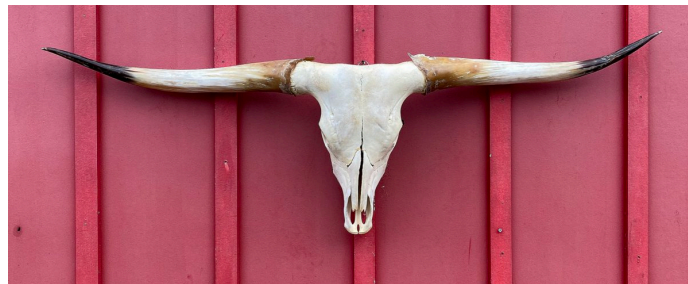

## HUNG TRIAL - TL COW SKULL #3545

Hung Trail - TL Cow Skull #3545

**Hung Trial** --- she was born (6-29-2011) and raised at Dickinson Cattle Co. As her perfect symmetrical skull was being polished a hired hand ran over her nose with a tractor. (That person is still with the company, after sever beatings, yet has never run over another skull since) The tractor incident reduces the value by about \$500. Comes with registration certificate, a photo of adult cow, also photo of her nursing her mother. Her mother is famous for stampeding into the First National Bank of Colorado Springs during the down town trail drive of 2020.

**83 3/8" tip to tip**

**Custom packing and boxing charge included.**

**Weight** 35 lbs  
**Dimensions** 36 x 36 x 18 in

[Read More](#)

**Price:** \$1,740.00

**Category:** [Skulls](#)

**Tag:** [Skull](#)

## HANDS FREE 2021 - TL STEER SKULL #7472

Hands Free 2021 - TL Steer Skull #7472

**Hands Free 2021 Steer** --- He was a son of Iron Span (photo included) out of the cow "Hands Free". Photos also included as a calf and age 2. This is almost a 6 foot spread but has some cracked horn damage in the back-- mostly non visible from a hanging angle. The blemishes cause it to be a lower price.