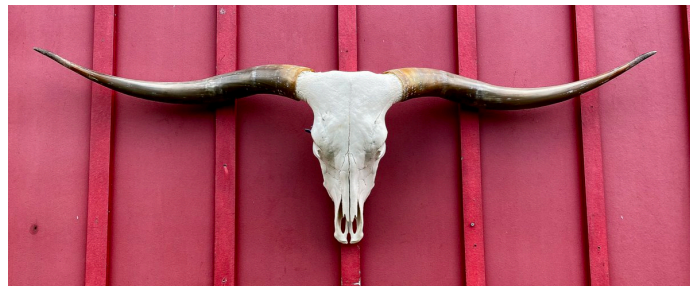

## GRUFFIZM - TL BULL SKULL #5442

Gruffizm - TL Bull Skull #5442

**Gruffizm** --- he was used by several Ohio Texas Longhorn producers. He was hard on his horns and dug in the ground wearing off a tip.

This is the 26 step DCC secret polishing process...the best in the land. Comes with registration certificate. He will not jump fences or chase the nude neighbors swimming in the lake, out of the pasture ever again.

**59 5/8" Tip to tip**

**Custom packing and boxing charge included.**

**Weight** 30 lbs  
**Dimensions** 30 x 30 x 12 in

[Read More](#)

**Price:** \$445.00

**Category:** [Skulls](#)

**Tag:** [Skull](#)

## FIRST DRAFT - TL COW SKULL #5934

First Draft - TL Cow Skull #5934

**First Draft** --- she was a wide horned cow for her age, but one disappointment after another. One year a still born heifer, the next year a scroungy bull, the next year she decided not to breed, the next year a skinny heifer, and on to syndication in one pound packs. Skull includes photo of the live cow and registration certificate.