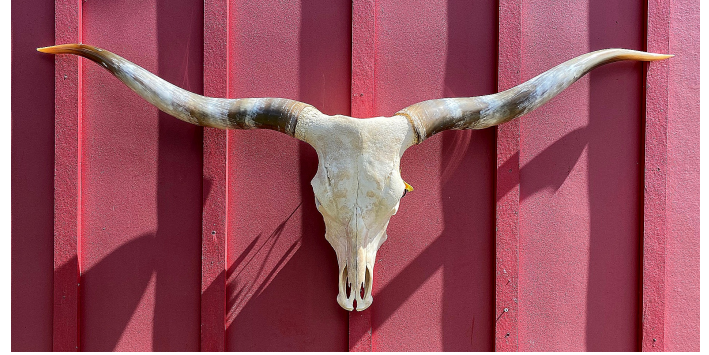

**80.25" tip to tip**

***Custom packing and boxing charge included.***

**Weight** 36 lbs  
**Dimensions** 30 x 30 x 15 in

[Read More](#)

**Price:** \$1,140.00

**Category:** [Skulls](#)

**Tag:** [Skull](#)

## RUN SO FAR - TL COW SKULL #7727

Run So Far - TL Cow Skull #7727

**Run So Far** --- was raised at Dickinson Cattle Co. Comes with photo as a calf and at maturity. Registration certificate included. This is the famous 26 step western polish process. There is unique variations of bone colors. Look at the soft smooth horn coloration. Very nice.