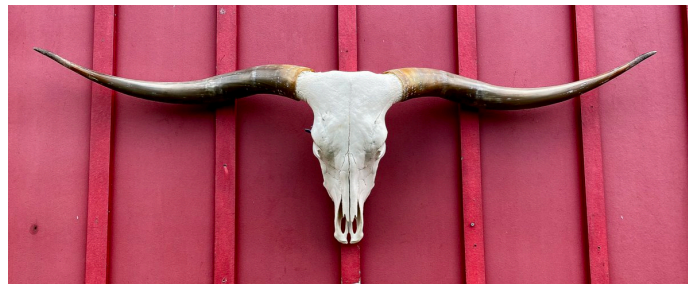

Gruffizm - TL Bull Skull #5442

Gruffizm --- he was used by several Ohio Texas Longhorn producers. He was hard on his horns and dug in the ground wearing off a tip.

This is the 26 step DCC secret polishing process...the best in the land. Comes with registration certificate. He will not jump fences or chase the nude neighbors swimming in the lake, out of the pasture ever again.

59 5/8" Tip to tip

Custom packing and boxing charge included.

Weight 30 lbs
Dimensions 30 x 30 x 12 in

[Read More](#)

Price: \$445.00

Category: [Skulls](#)

Tag: [Skull](#)

FIRST DRAFT - TL COW SKULL #5934

First Draft - TL Cow Skull #5934

First Draft --- she was a wide horned cow for her age, but one disappointment after another. One year a still born heifer, the next year a scroungy bull, the next year she decided not to breed, the next year a skinny heifer, and on to syndication in one pound packs. Skull includes photo of the live cow and registration certificate.