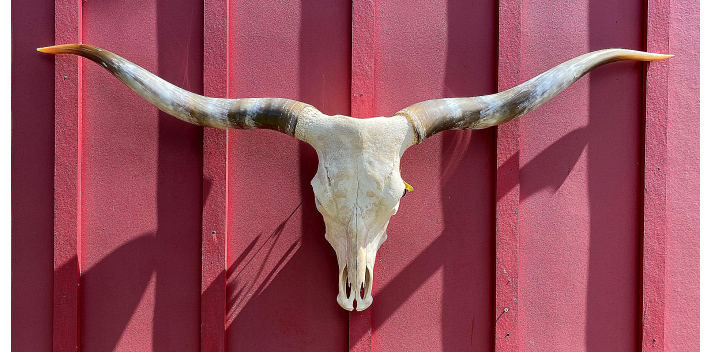

80.25" tip to tip

Custom packing and boxing charge included.

Weight 36 lbs
Dimensions 30 x 30 x 15 in

[Read More](#)

Price: \$1,140.00

Category: [Skulls](#)

Tag: [Skull](#)

RUN SO FAR - TL COW SKULL #7727

Run So Far - TL Cow Skull #7727

Run So Far --- was raised at Dickinson Cattle Co. Comes with photo as a calf and at maturity. Registration certificate included. This is the famous 26 step western polish process. There is unique variations of bone colors. Look at the soft smooth horn coloration. Very nice.