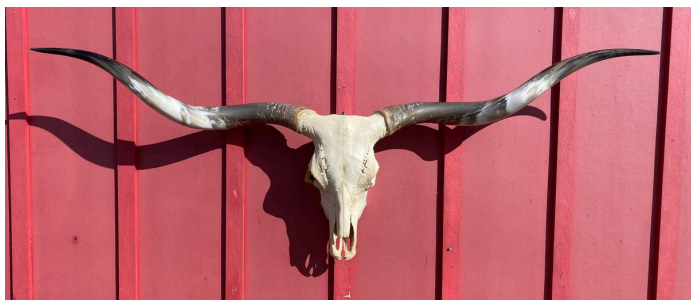

OVER LAP - TL COW SKULL #7542

Over Lap - TL Cow Skull #7542

Over Lap --- A wonderful producing cow that left a rich number of her genetics in the Dickinson Cattle Co herd. She was a beautiful color which often transposes into horn coloration. Comes with a historic article about her with photos and the original registration certificate. She won one Grand Championship at the ORVTLA show.

87.5" tip to tip

Custom packing and boxing charge included. Shipping cost will be added to this price.

Weight 36 lbs
Dimensions 30 x 30 x 14 in

[Read More](#)

Price: $1,830.00

Category: [Skulls](#)

Tag: [Skull](#)