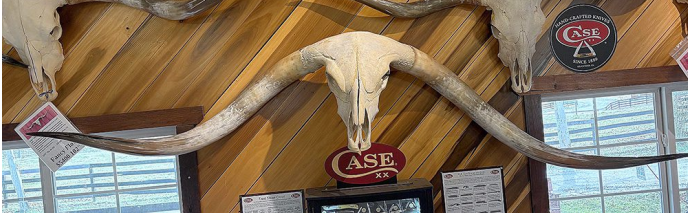

85.25" Tip to tip

Custom packing and boxing charge included. Shipping cost will be added to this price.

Weight 35 lbs
Dimensions 36 x 36 x 18 in

[Read More](#)

Price: \$1,620.00

Category: [Skulls](#)

Tag: [Skull](#)