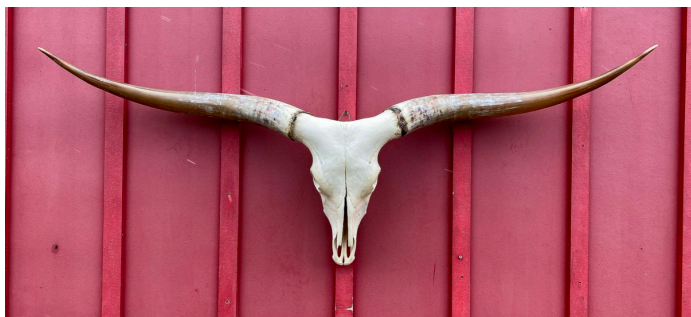

## **IRON LEIA - TL STEER SKULL #7427**

Iron Leia - TL Steer Skull #7427

**Iron Leia Steer** --- was born at Dickinson Cattle Co. His sire was Macanudo and dam Iron Leia. Skull comes with photo at a young age showing his black head and white body. Very unusual, his horns started growing as black as a crow's wing-pit, then abruptly switched to a pure ivory tone. A very unusual collectable skull. All skulls ready to hang.

**62.5" tip to tip**

***Custom packing and boxing charge included.***

**Weight** 36 lbs  
**Dimensions** 30 x 30 x 12 in

[Read More](#)

**Price:** \$600.00

**Category:** [Skulls](#)

**Tag:** [Skull](#)

## HUNT'S VEL - TL COW SKULL #7327

Hunt's Vel - TL Cow Skull #7327

**Hunt's Vel** --- had a bossy attitude and very few liked her as well as she liked herself. She wanted to be in the public lime light all the time. She was a looker when younger, but so what? Every time people took photos of the herd she would run out of the herd, stand up in front of the photographers and hold her horns up high. It just finally got really old. When the tour bus came into her pasture she would run and put her head in the door to steal cow candy. Just plain rude.