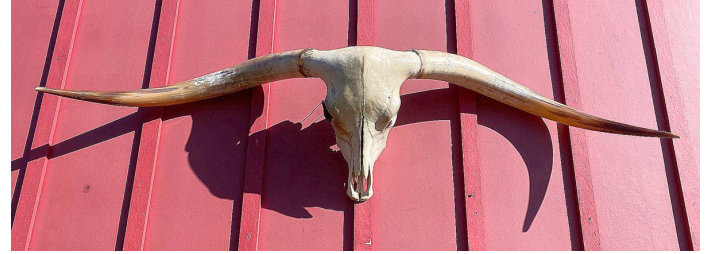

JUMA IN DRAG 2021 - TL STEER SKULL #9321

Juma In Drag 2021 - TL Steer Skull #9321

Juma In Drag 2021 Steer --- Standard state of the art 26 step polishing process. No yellowing varnish like the competitors. He is a son of Cut'n Dried out of a Drag Iron daughter. He didn't give milk or raise calves so a skull he is. Comes with live steer photo, photo of dam and post card of sire. Who could ask for more.

70.25" Tip to tip

Custom packing and boxing charge included. Shipping cost will be added to this price.

Weight 24 lbs
Dimensions 30 x 30 x 12 in

[Read More](#)

Price: \$730.00

Category: [Skulls](#)

Tag: [Skull](#)

JEST FINE - TL STEER SKULL #5439

Jest Fine - TL Steer Skull #5439

Jest Fine 2019 steer --- notice the ivory, gold, chocolate, caramel transparent horn tones. Comes with photos young, old and with his mother. His whole life was a bummer due to not being selected for a Dickinson Cattle Co herd sire. He opposed the sex change which was done without parental permission.