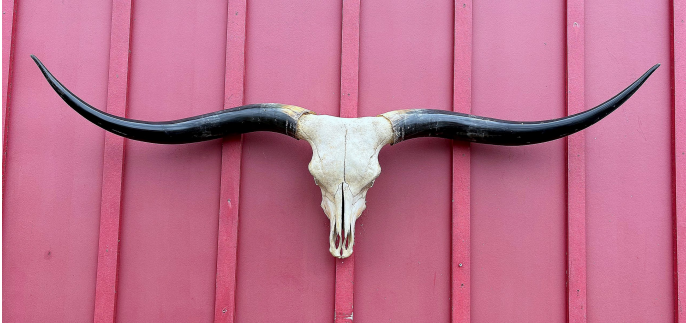

Tim Walz --- comes with photo nursing his mother. He hates this photo and gets mad when the other steers see him as a calf nursing. It is an ego thing. Needle points. Every color in the bag. Beautiful symmetrical shape. Raised at DCC.

78.25" Tip to tip

Custom packing and boxing charge included. Shipping cost will be added to this price.

Weight 24 lbs

Dimensions 30 x 30 x 12 in

[Read More](#)

Price: \$950.00

Category: [Skulls](#)

Tag: [Skull](#)

STOPPING POINT - TL STEER SKULL #9323

Stopping Point - TL Steer Skull #9323

Stopping Point --- Not for sale. DCC permanent collection. Has registration certificate, photo of sire and dam. This is the most black of any skull every polished at LHST. This is one in 5000 for rare color.

SNEAKY PETE - TL STEER SKULL #9160

Sneaky Pete - TL Steer Skull #9160

Sneaky Pete --- was a victim of the Texas drought. As a result of his real long horns he started stretching up in the trees and pulling down branches to eat the leaves. The other cattle mood and cheered as he pulled down limbs for all to eat. Finally his owner saw the pecan and apple trees only had a few limbs on the very top, so he put him in a cattle auction, and here he is. His motives were good, but the fruit trees cost him all.