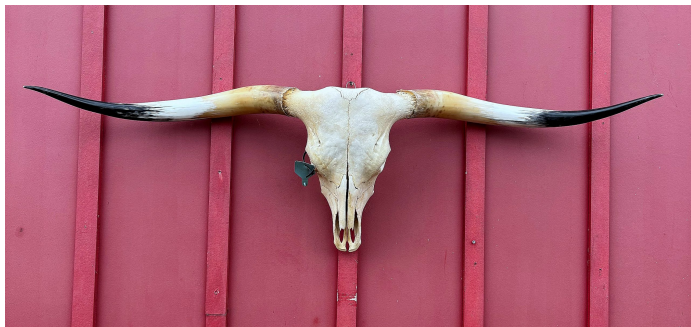

77.25" tip to tip

Custom packing and boxing charge included. Shipping cost will be added to this price.

Weight 25 lbs
Dimensions 30 x 30 x 12 in

[Read More](#)

Price: \$1,370.00

Category: [Skulls](#)

Tag: [Skull](#)